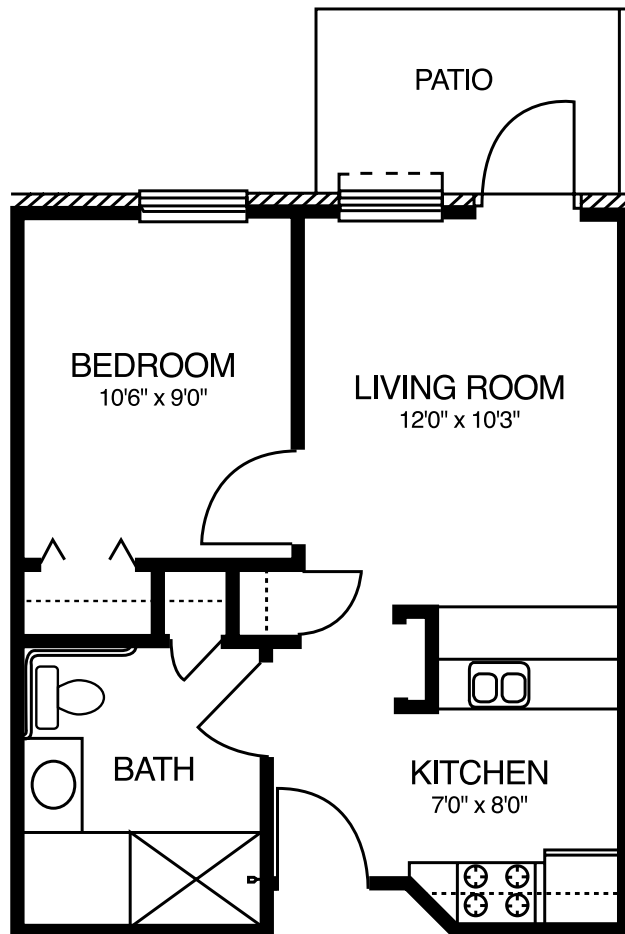

# Independent Living One-Bedroom Apartment

Approx. 465 sq.ft.

Dimensions are approximate.  
Floor plans may vary.

Managed by Life Care Services

9606 NE Zac Lentz Pkwy  
Victoria, TX 77904  
(361) 582-2100

## Independent Living Two-Bedroom Apartment

Approx. 765 sq.ft.

Dimensions are approximate.  
Floor plans may vary.

Managed by Life Care Services