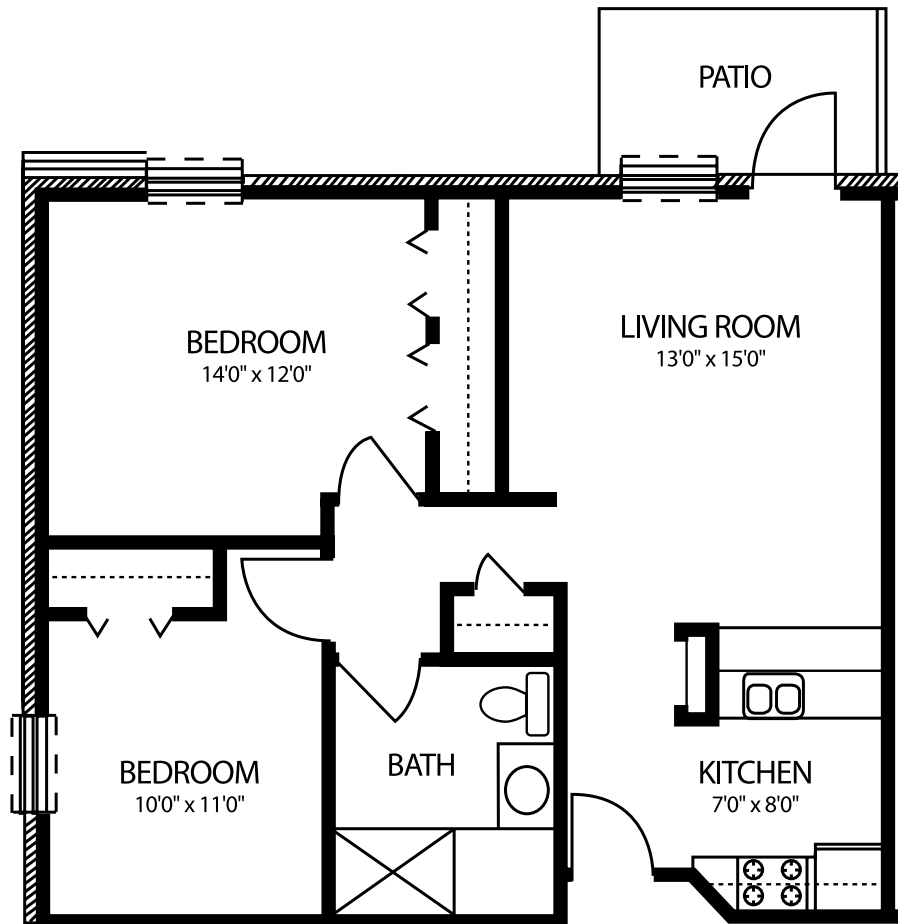

# Independent Living One-Bedroom Apartment

Approx. 465 sq.ft.

Dimensions are approximate.  
Floor plans may vary.

Managed by Life Care Services

9606 NE Zac Lentz Pkwy  
Victoria, TX 77904  
(361) 582-2100

## Independent Living Two-Bedroom Apartment

Approx. 765 sq.ft.

Dimensions are approximate.  
Floor plans may vary.

Managed by Life Care Services